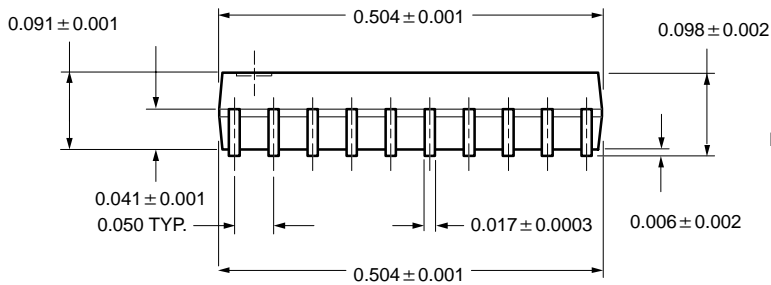

SOIC (WIDE-BODY): 20-LEAD

ECN: S-03946—Rev. C, 09-Jul-01
DWG: 5848

All Dimensions In Inches.