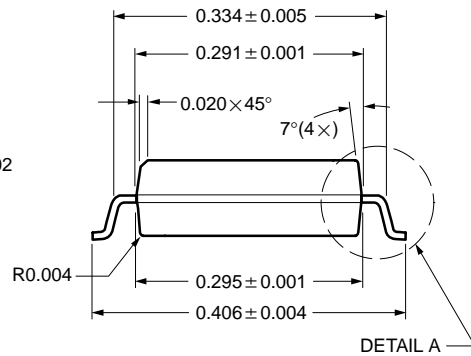

SOIC (WIDE-BODY): 20-LEAD

ECN: S-03946—Rev. C, 09-Jul-01
DWG: 5848

All Dimensions In Inches.