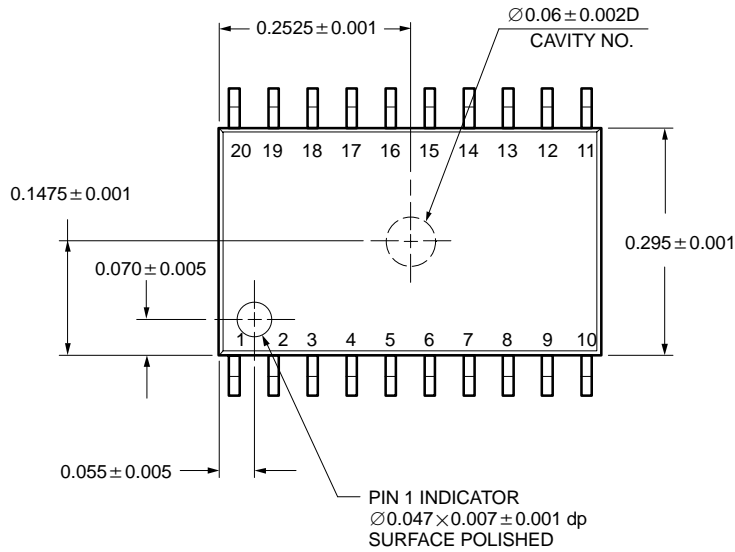

SOIC (WIDE-BODY): 20-LEAD

ECN: S-03946—Rev. C, 09-Jul-01
DWG: 5848

All Dimensions In Inches.