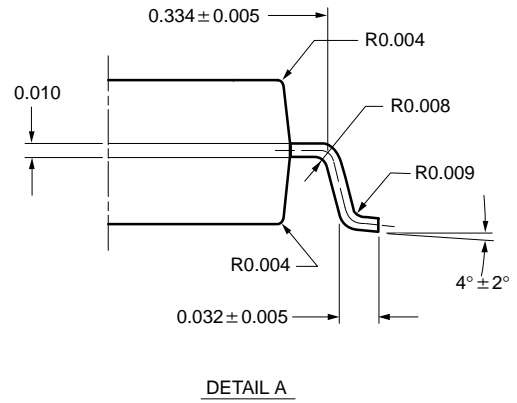

SOIC (WIDE-BODY): 20-LEAD

ECN: S-03946—Rev. C, 09-Jul-01
DWG: 5848

All Dimensions In Inches.